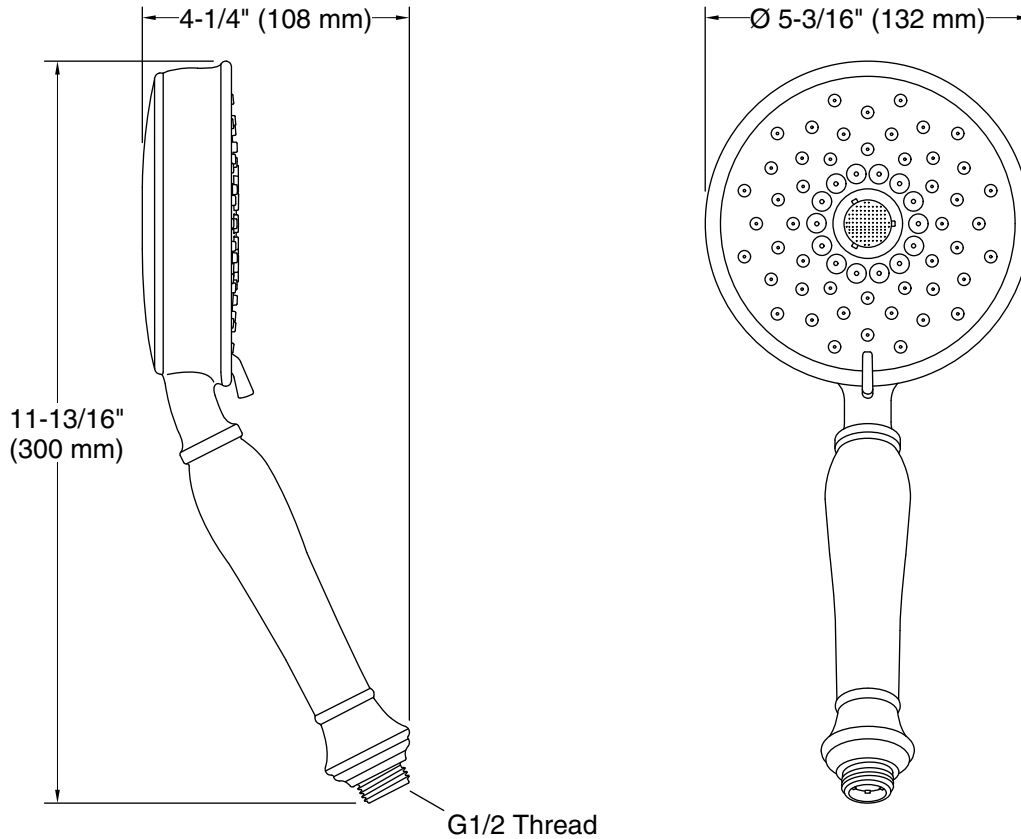

Technical Information

All product dimensions are nominal.

Handshower:

Rated maximum flow: 2.5 gal/min (9.5 l/min)

Notes

Install this product according to the installation instructions.

Plumbing codes require an atmospheric vacuum breaker (such as Kohler Model K-9660) be installed in-line with handshowers. Please consult with local plumbing officials.

ADA, OBC, CSA B651 compliant when installed to the specific requirements of these regulations.